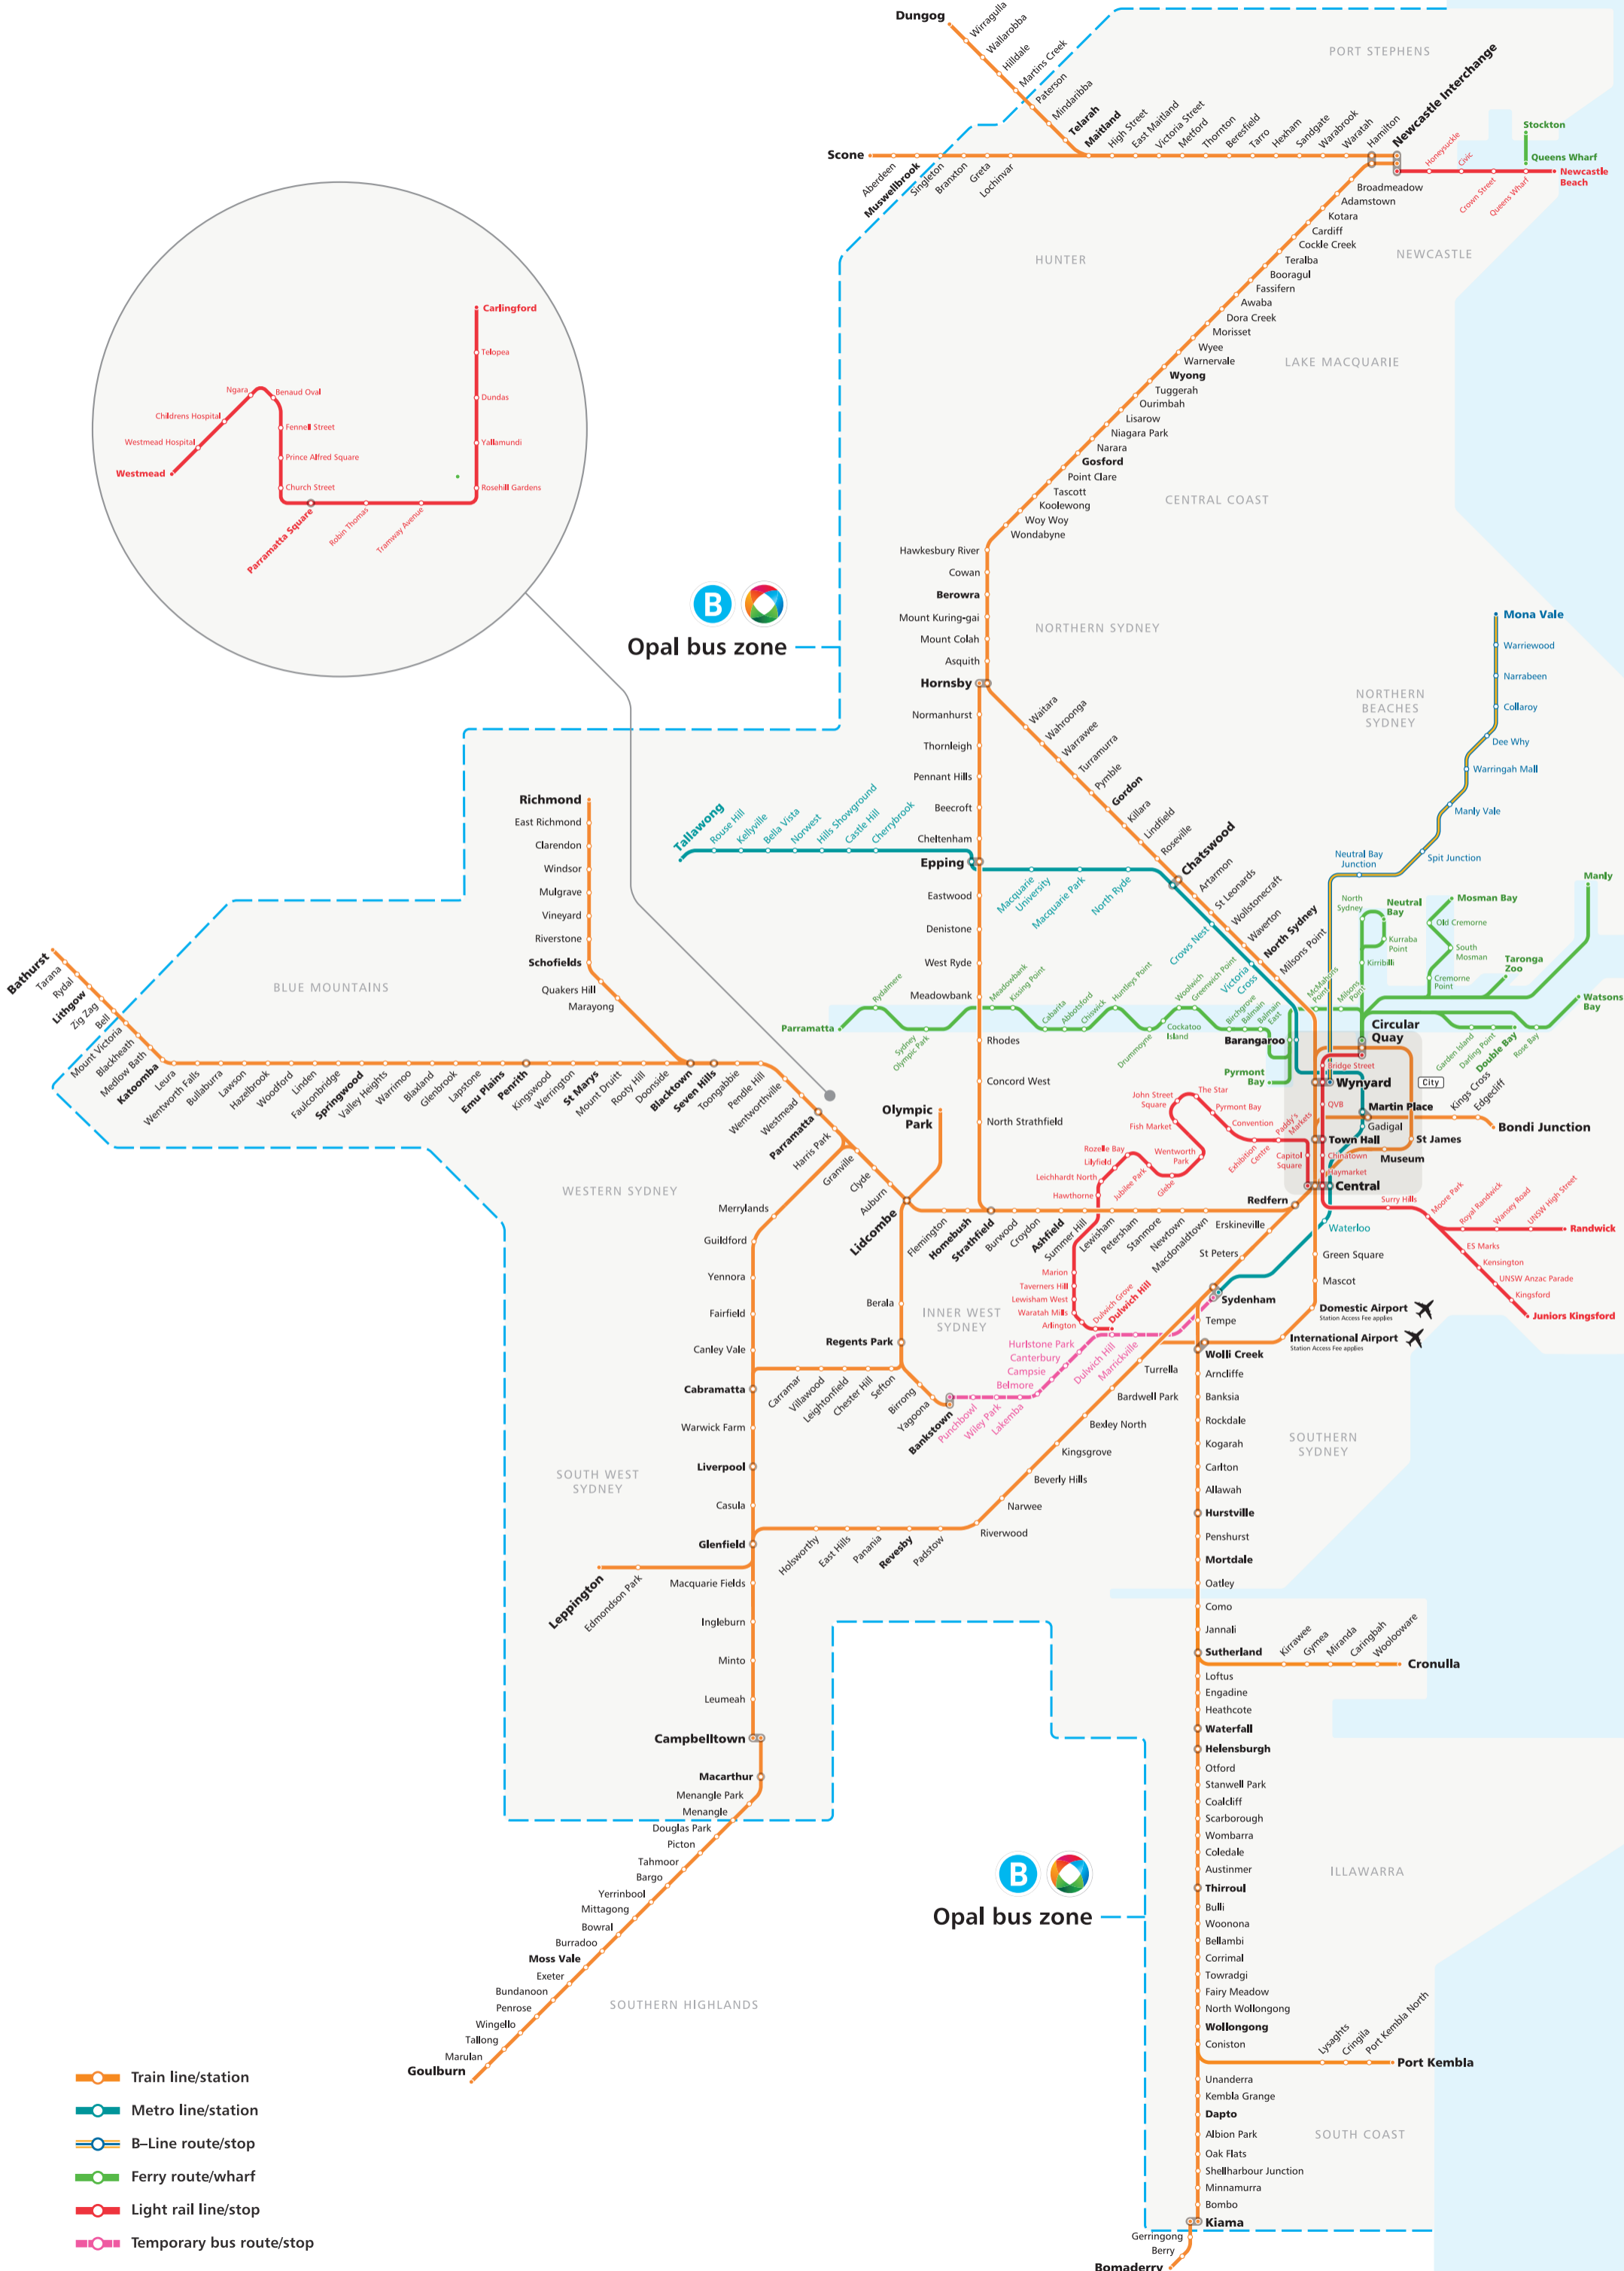

B 
Opal bus zone

-  Train line/station
-  Metro line/station
-  B-Line route/stop
-  Ferry route/wharf
-  Light rail line/stop
-  Temporary bus route/stop