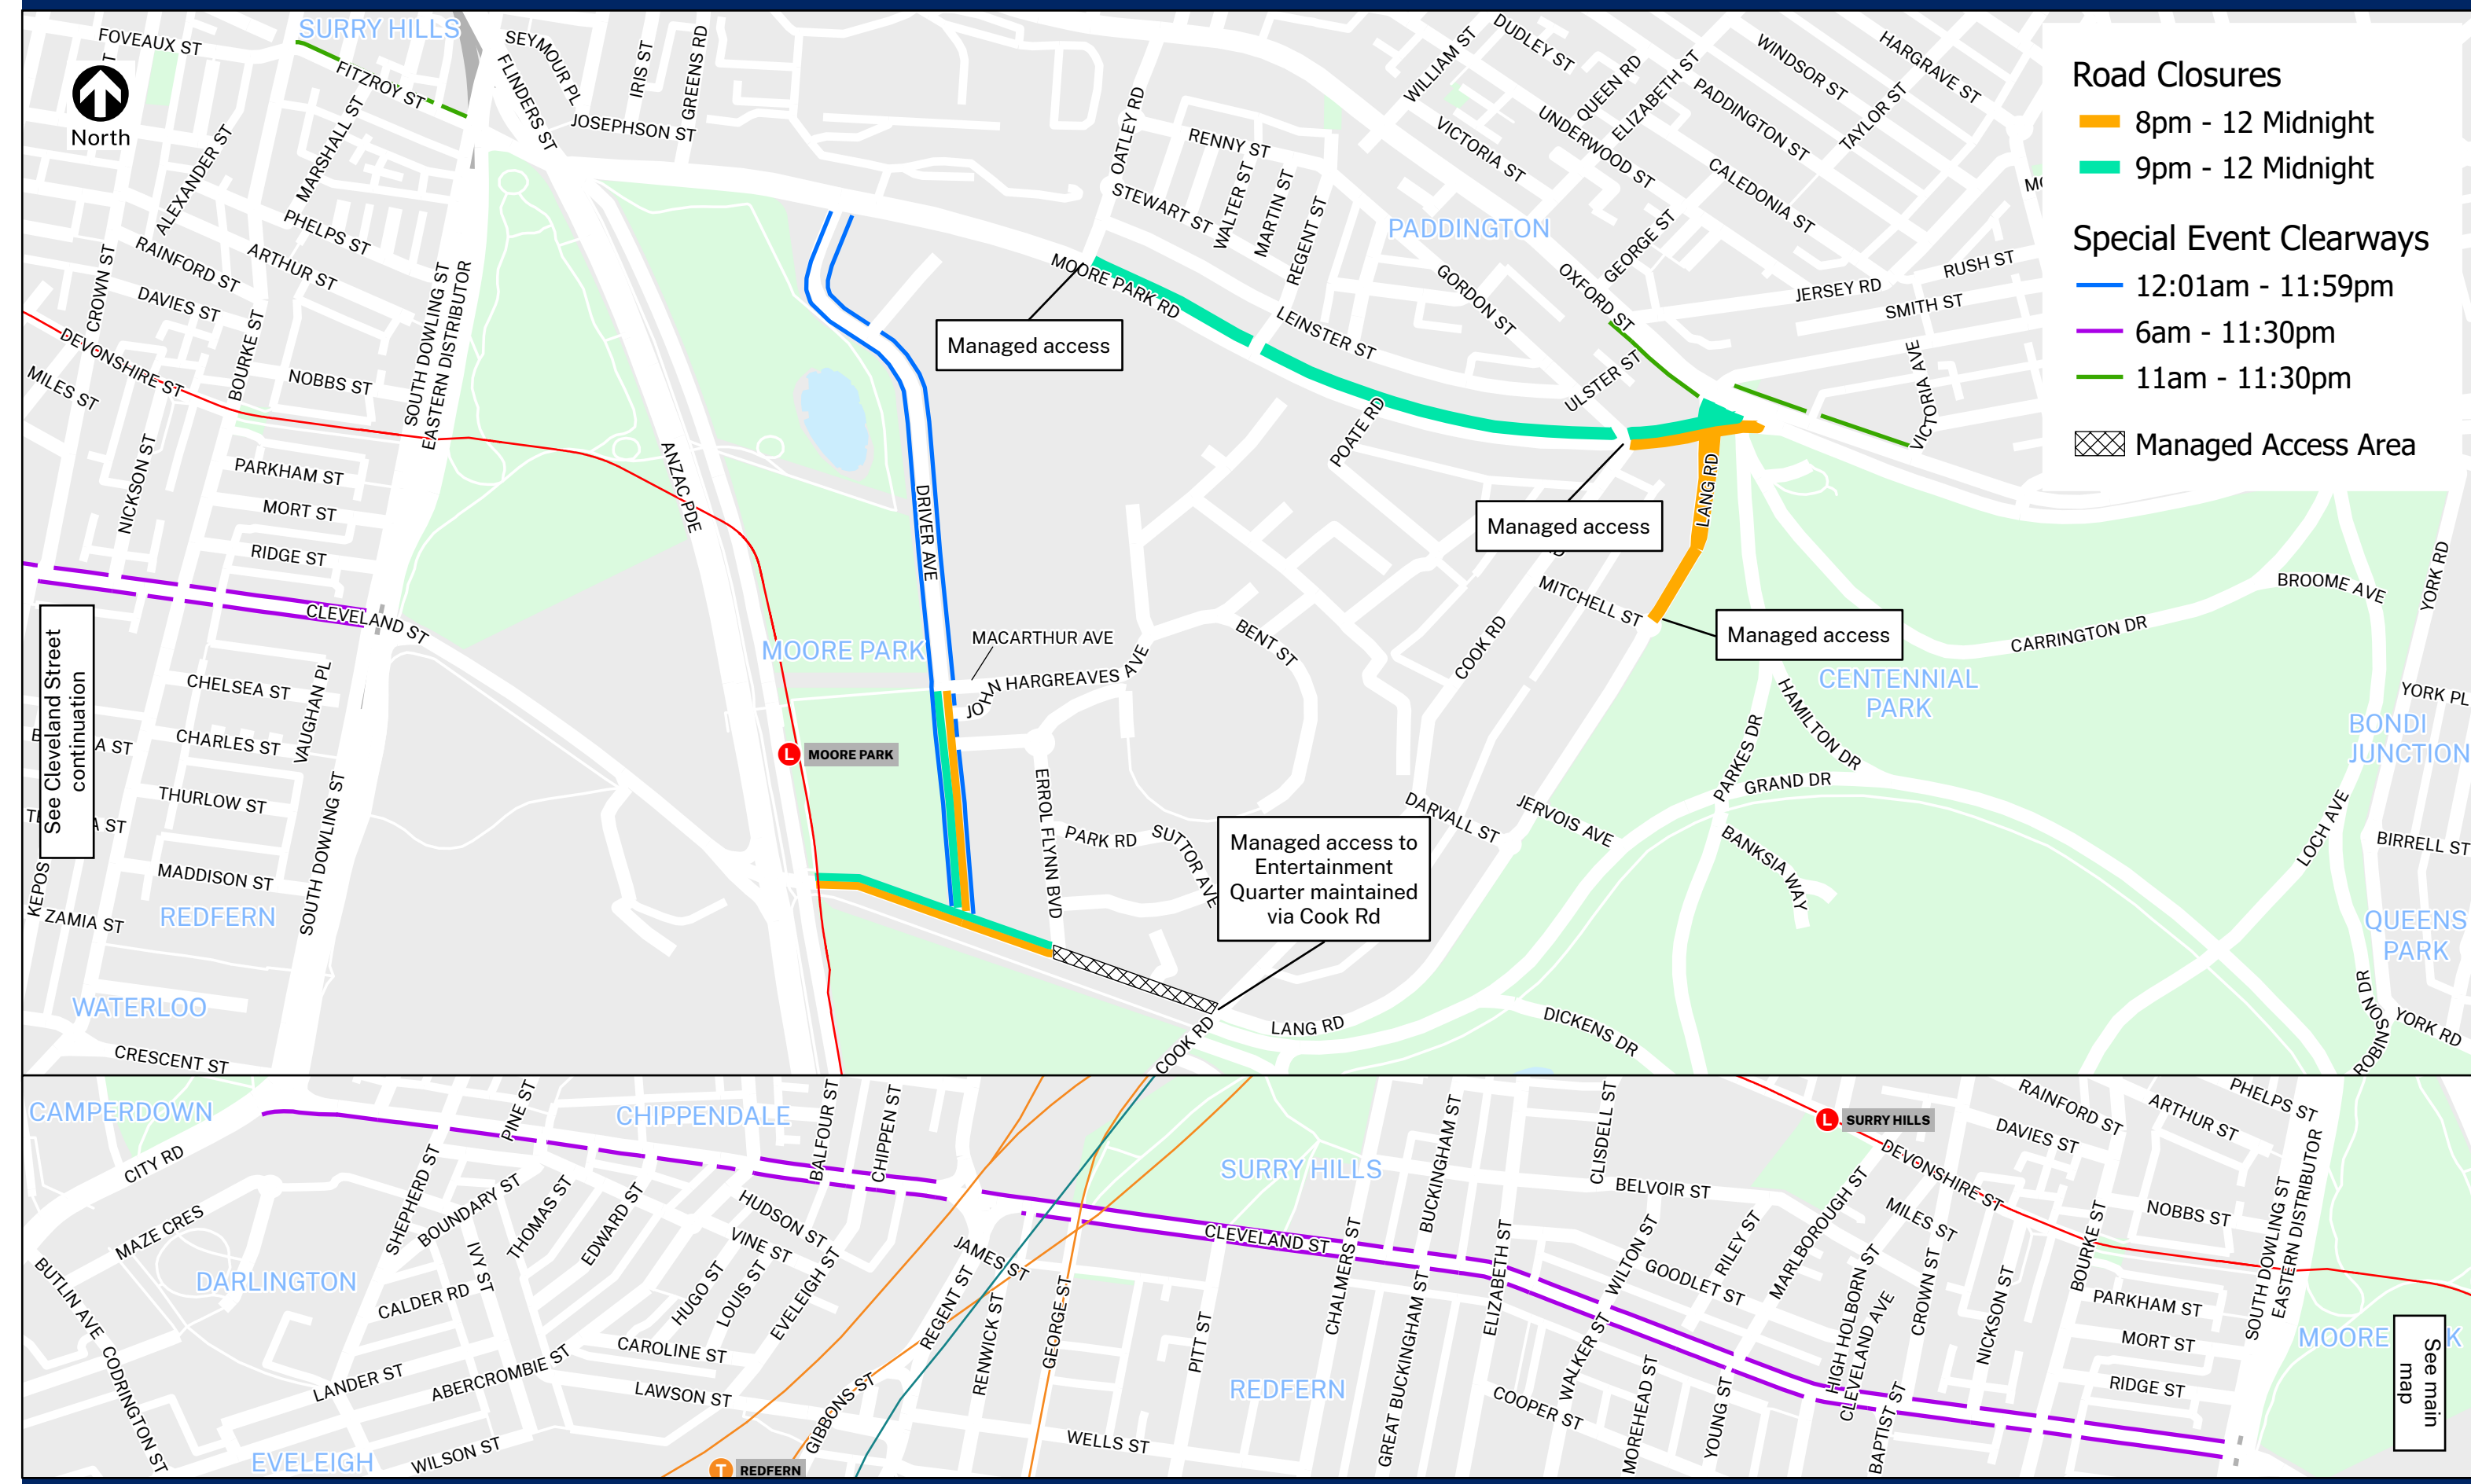

Laneway Music Festival - Sunday 9 February 2025

Road Closures & Special Event Clearways

Road Closures

- 8pm - 12 Midnight
- 9pm - 12 Midnight

Special Event Clearways

- 12:01am - 11:59pm
- 6am - 11:30pm
- 11am - 11:30pm

Managed Access Area

See Cleveland Street continuation

Managed access to Entertainment Quarter maintained via Cook Rd

See main map

Visit liveltraffic.com for more details. Visit transportnsw.info to plan your trip.