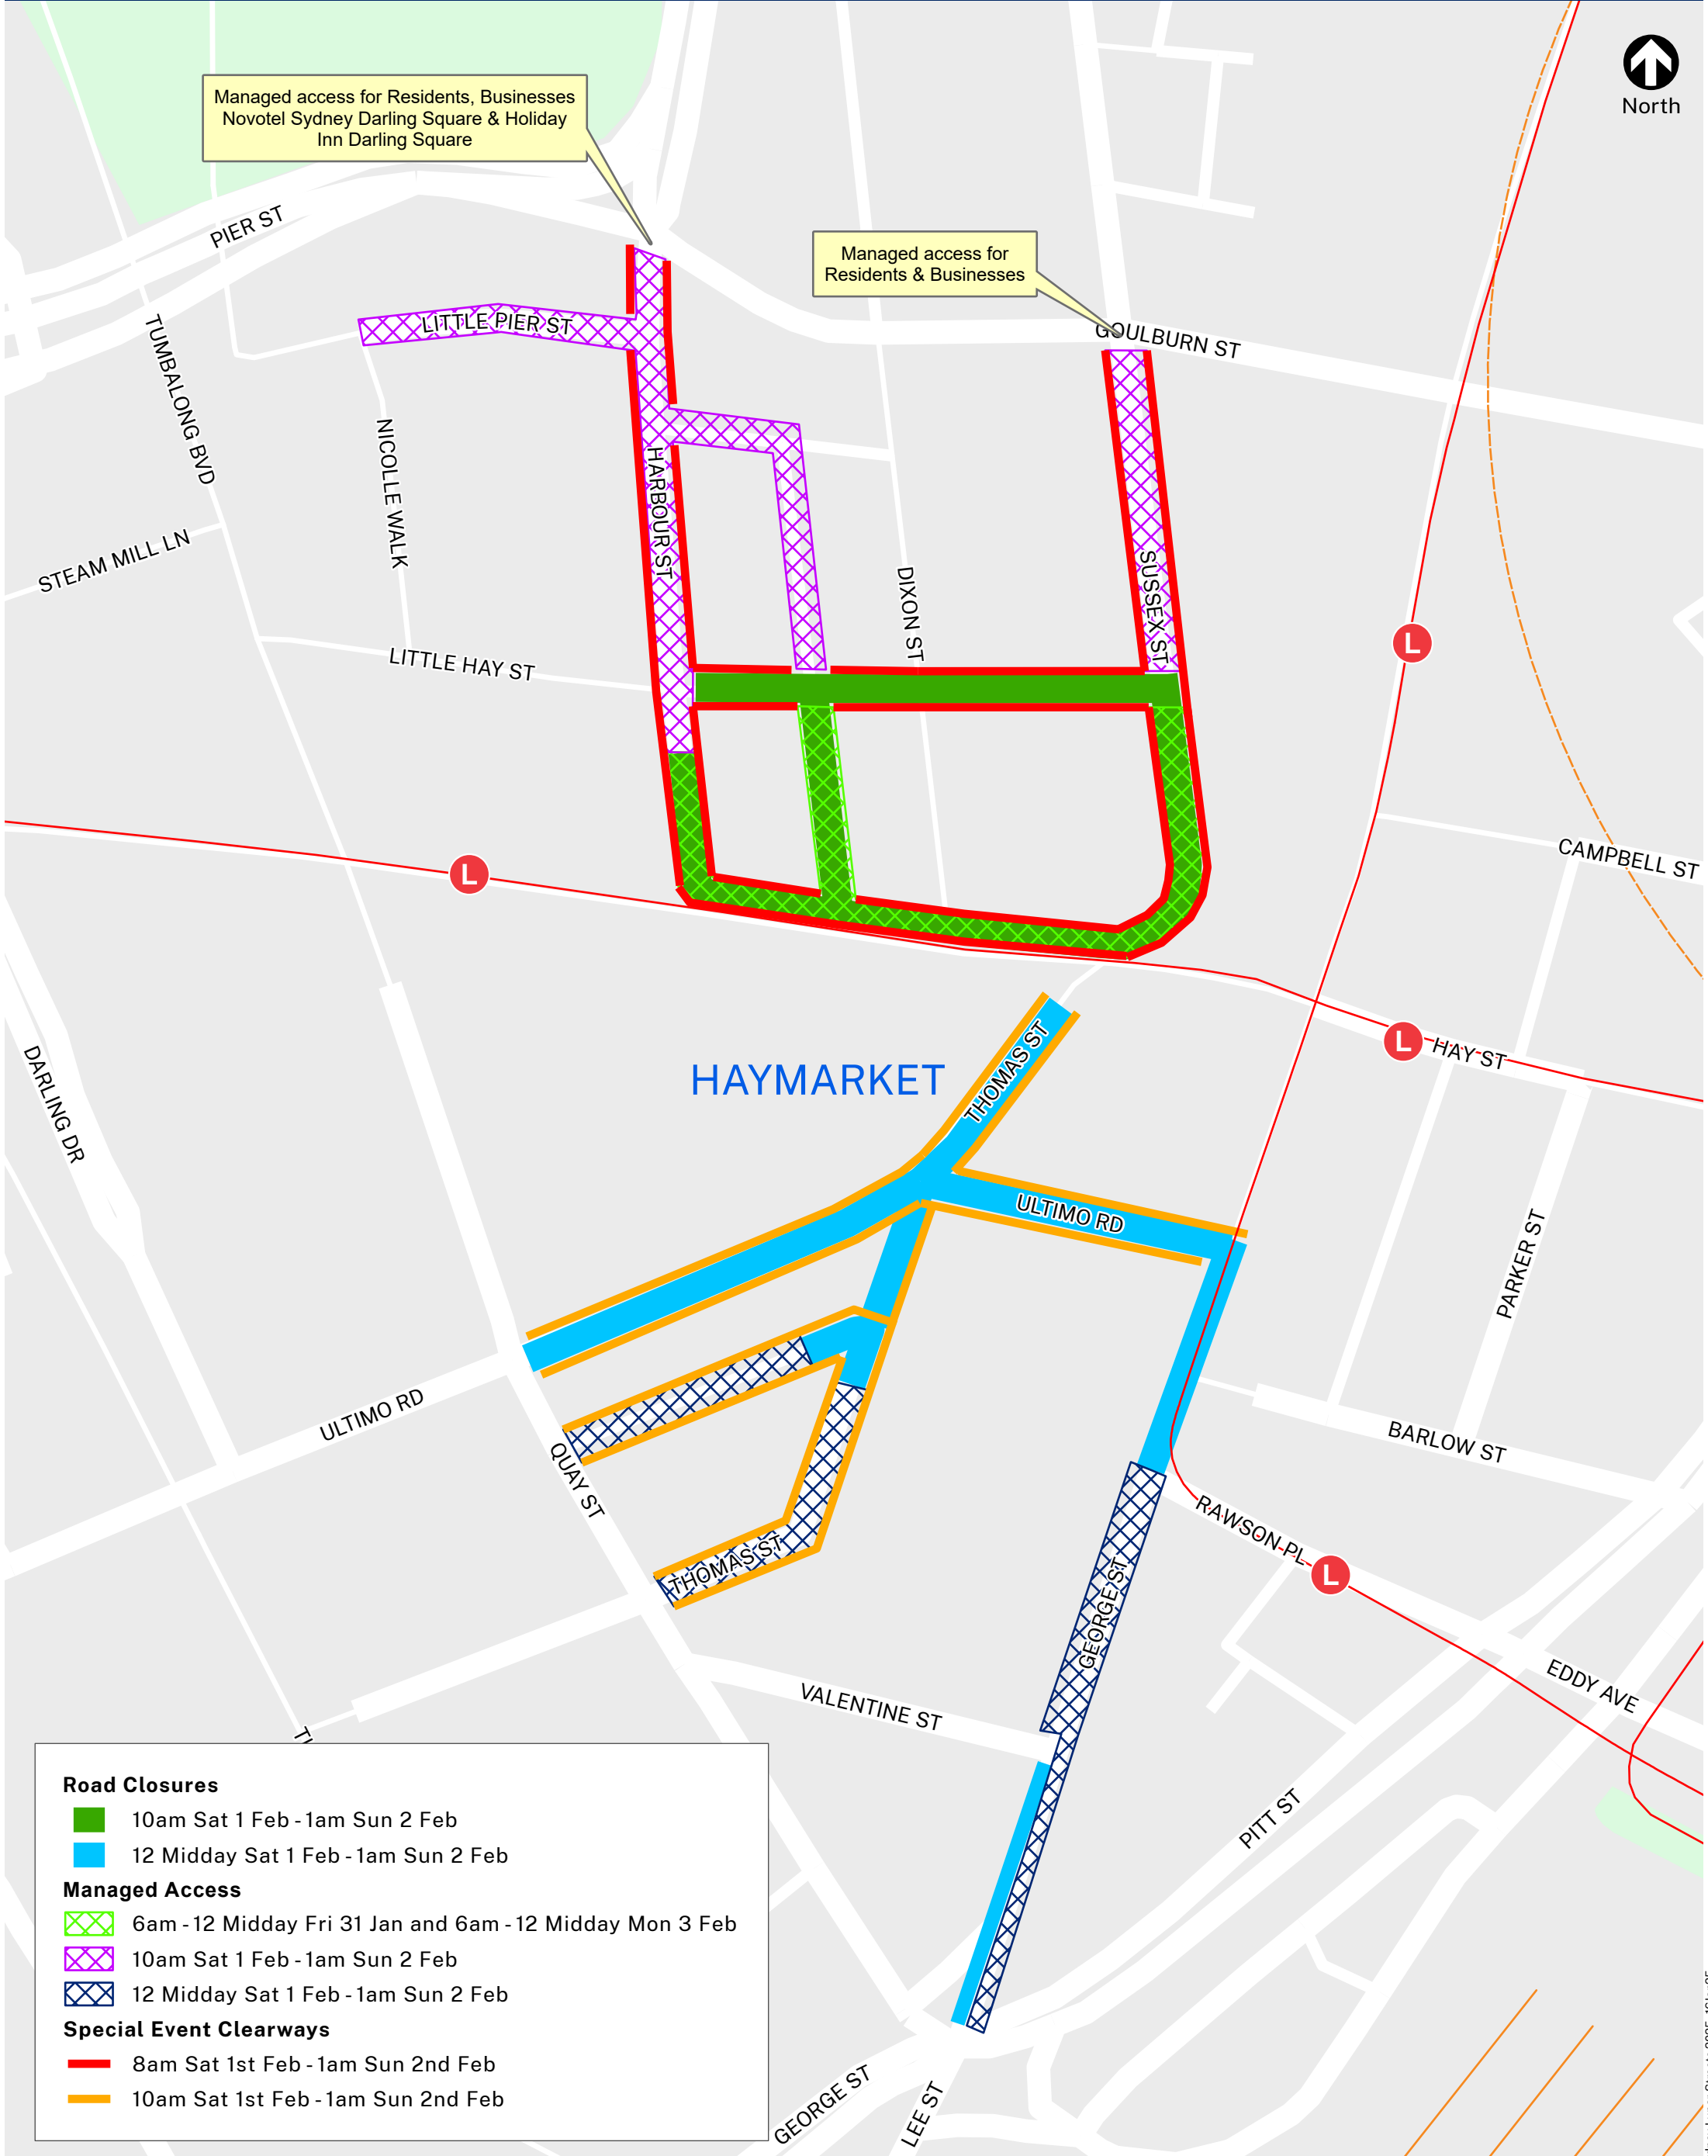

Managed access for Residents, Businesses  
Novotel Sydney Darling Square & Holiday  
Inn Darling Square

Managed access for  
Residents & Businesses

**Road Closures**

- 10am Sat 1 Feb - 1am Sun 2 Feb
- 12 Midday Sat 1 Feb - 1am Sun 2 Feb

**Managed Access**

- 6am - 12 Midday Fri 31 Jan and 6am - 12 Midday Mon 3 Feb
- 10am Sat 1 Feb - 1am Sun 2 Feb
- 12 Midday Sat 1 Feb - 1am Sun 2 Feb

**Special Event Clearways**

- 8am Sat 1st Feb - 1am Sun 2nd Feb
- 10am Sat 1st Feb - 1am Sun 2nd Feb