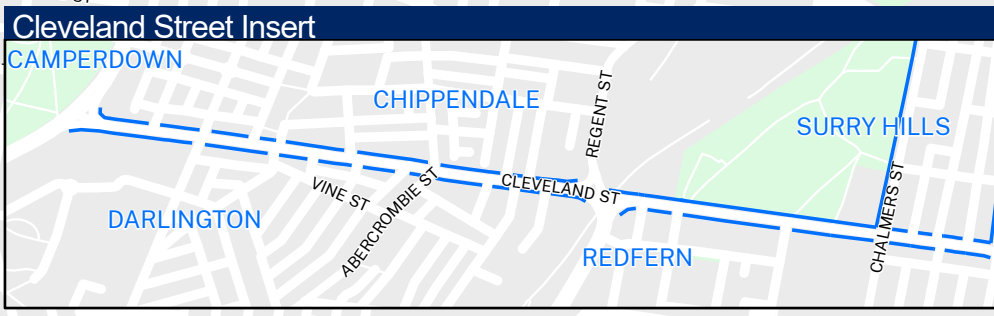

North

Local Road Closures	Road Closures	Special Event Clearways
█ 6am Fri - 3pm Sun	█ 3:30pm Sat - 1am Sun	█ 6am Fri - 3am Sun
█ 11pm Fri - 2am Mon	█ 4pm Sat - 2am Sun	█ 10pm Fri - 2am Sun
█ 6am Sat - 4am Sun	█ 5pm Sat - 1am Sun	█ 6am Sat - 2am Sun
█ 6am Sat - 2am Mon	█ 5pm Sat - 2am Sun	█ 11am Sat - 2am Sun
█ 3pm Sat - 4am Sun	█ 6:30pm Sat - 1am Sun	█ 5pm Sat - 3am Sun
	█ Contingency closure between 9pm - 11:30pm Sat	█ Resident access only
	█ Contingency closure at direction of NSW Police	

Museum station closed from 5pm Sat to 4am Sun

Eastern Distributor Moore Park Rd entry closed 6:30pm - 1am

Eastern Distributor Anzac Pde exit closed 5pm - 2am

Visit livetraffic.com for more details. Visit transportnsw.info to plan your trip.