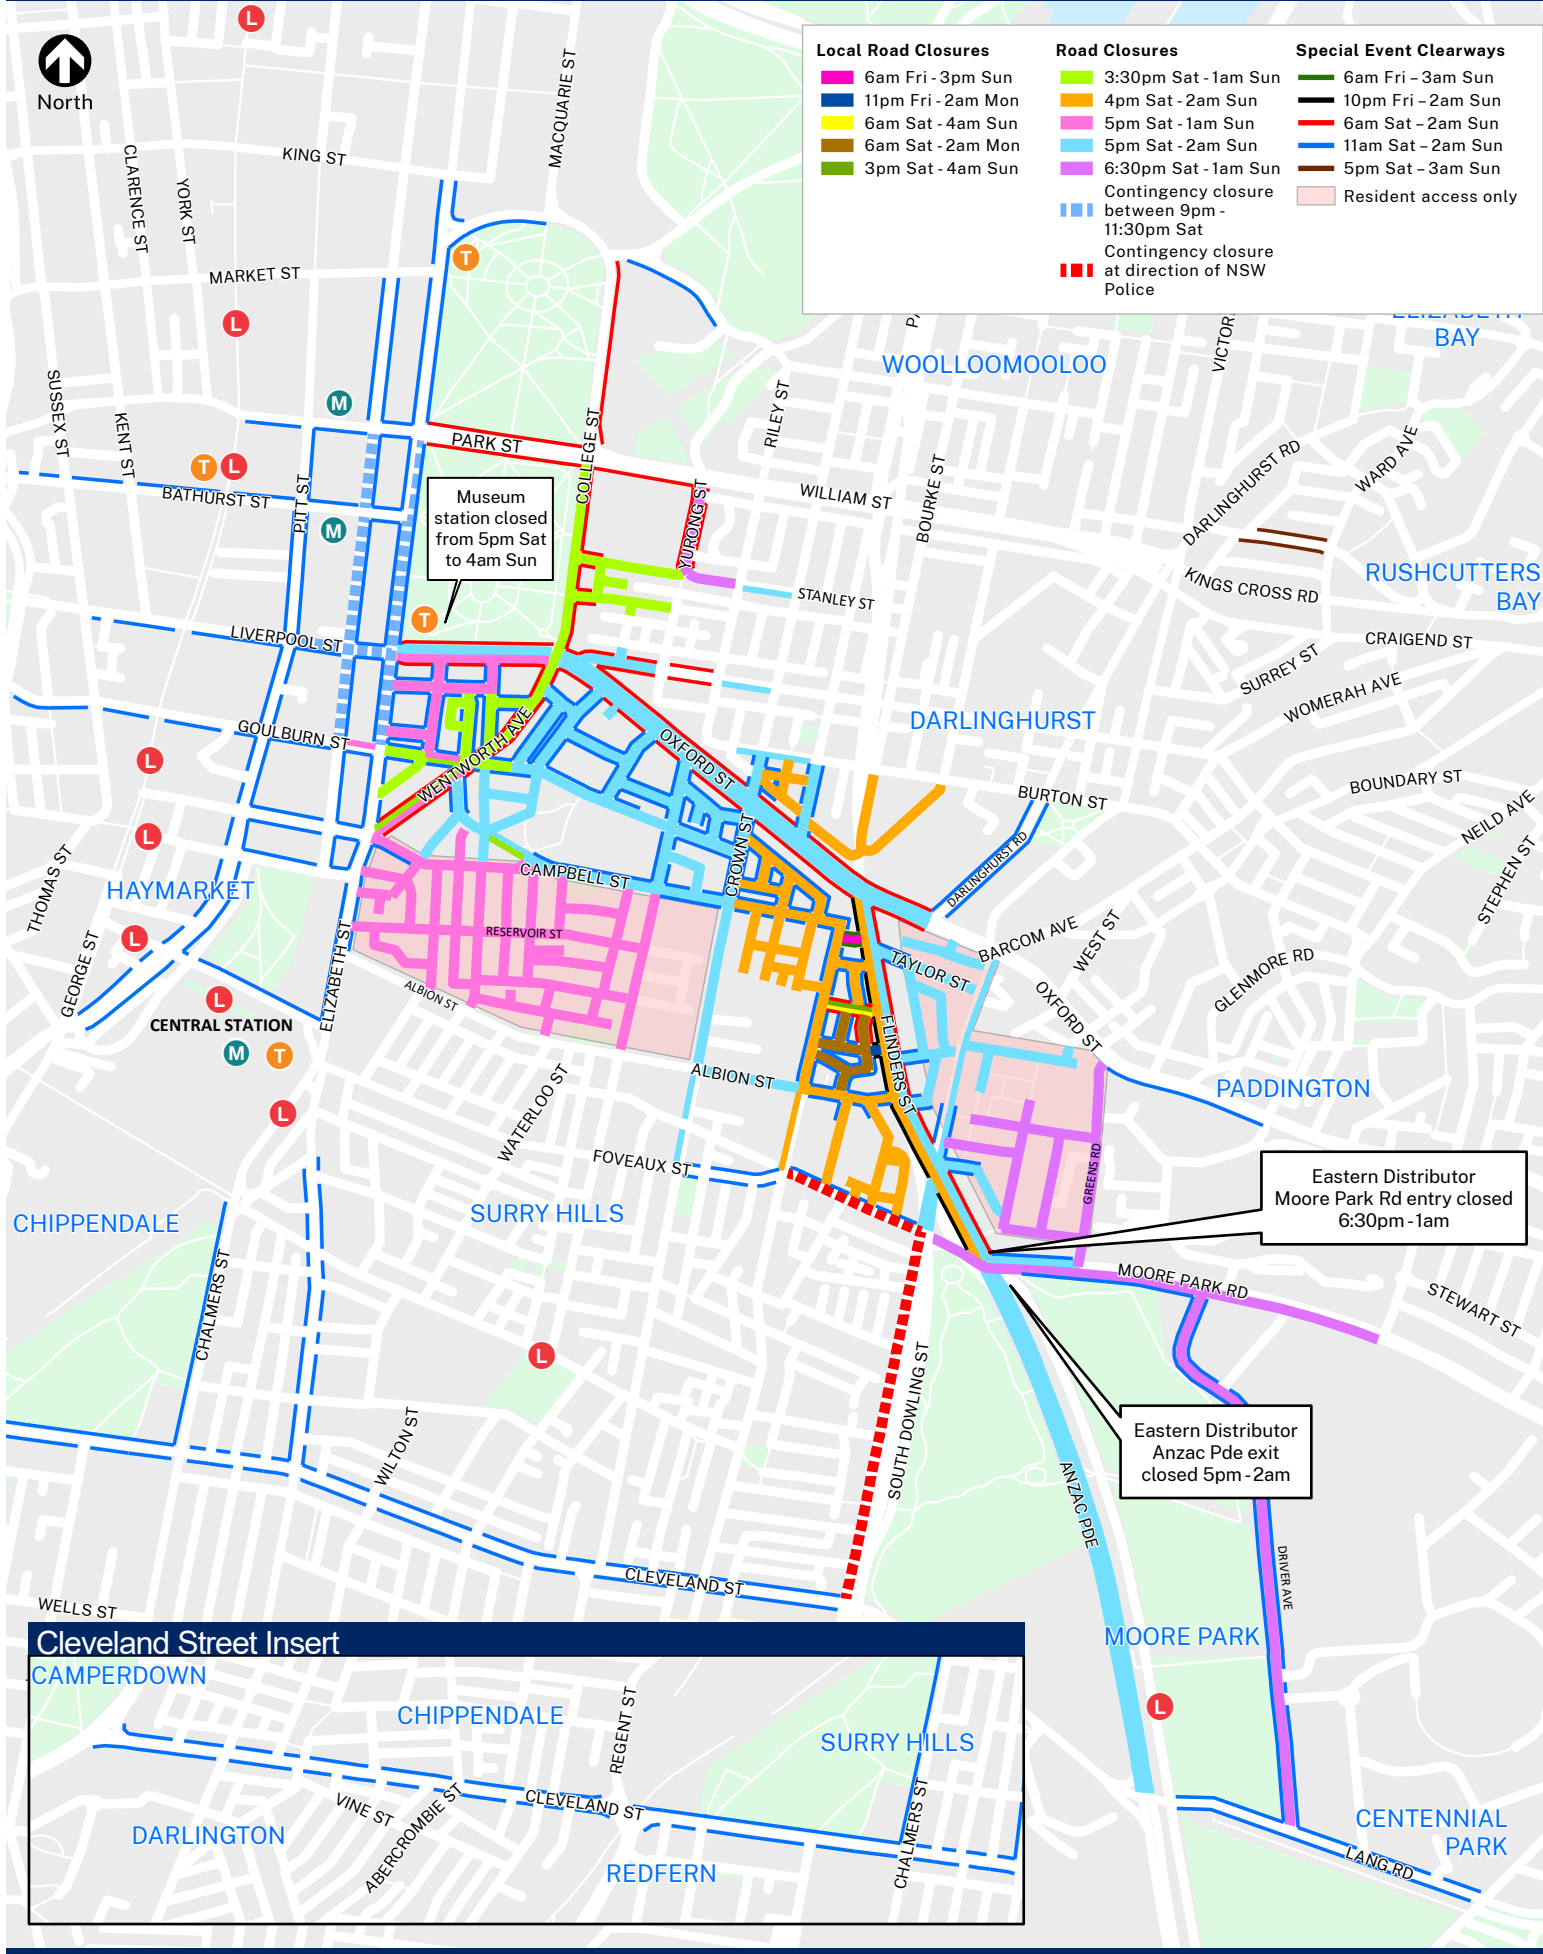

North

Local Road Closures	Road Closures	Special Event Clearways
█ 6am Fri - 3pm Sun	█ 3:30pm Sat - 1am Sun	█ 6am Fri - 3am Sun
█ 11pm Fri - 2am Mon	█ 4pm Sat - 2am Sun	█ 10pm Fri - 2am Sun
█ 6am Sat - 4am Sun	█ 5pm Sat - 1am Sun	█ 6am Sat - 2am Sun
█ 6am Sat - 2am Mon	█ 5pm Sat - 2am Sun	█ 11am Sat - 2am Sun
█ 3pm Sat - 4am Sun	█ 6:30pm Sat - 1am Sun	█ 5pm Sat - 3am Sun
	█ Contingency closure between 9pm - 11:30pm Sat	█ Resident access only
	█ Contingency closure at direction of NSW Police	

Museum station closed from 5pm Sat to 4am Sun

Eastern Distributor Moore Park Rd entry closed 6:30pm - 1am

Eastern Distributor Anzac Pde exit closed 5pm - 2am

Visit livetraffic.com for more details. Visit transportnsw.info to plan your trip.