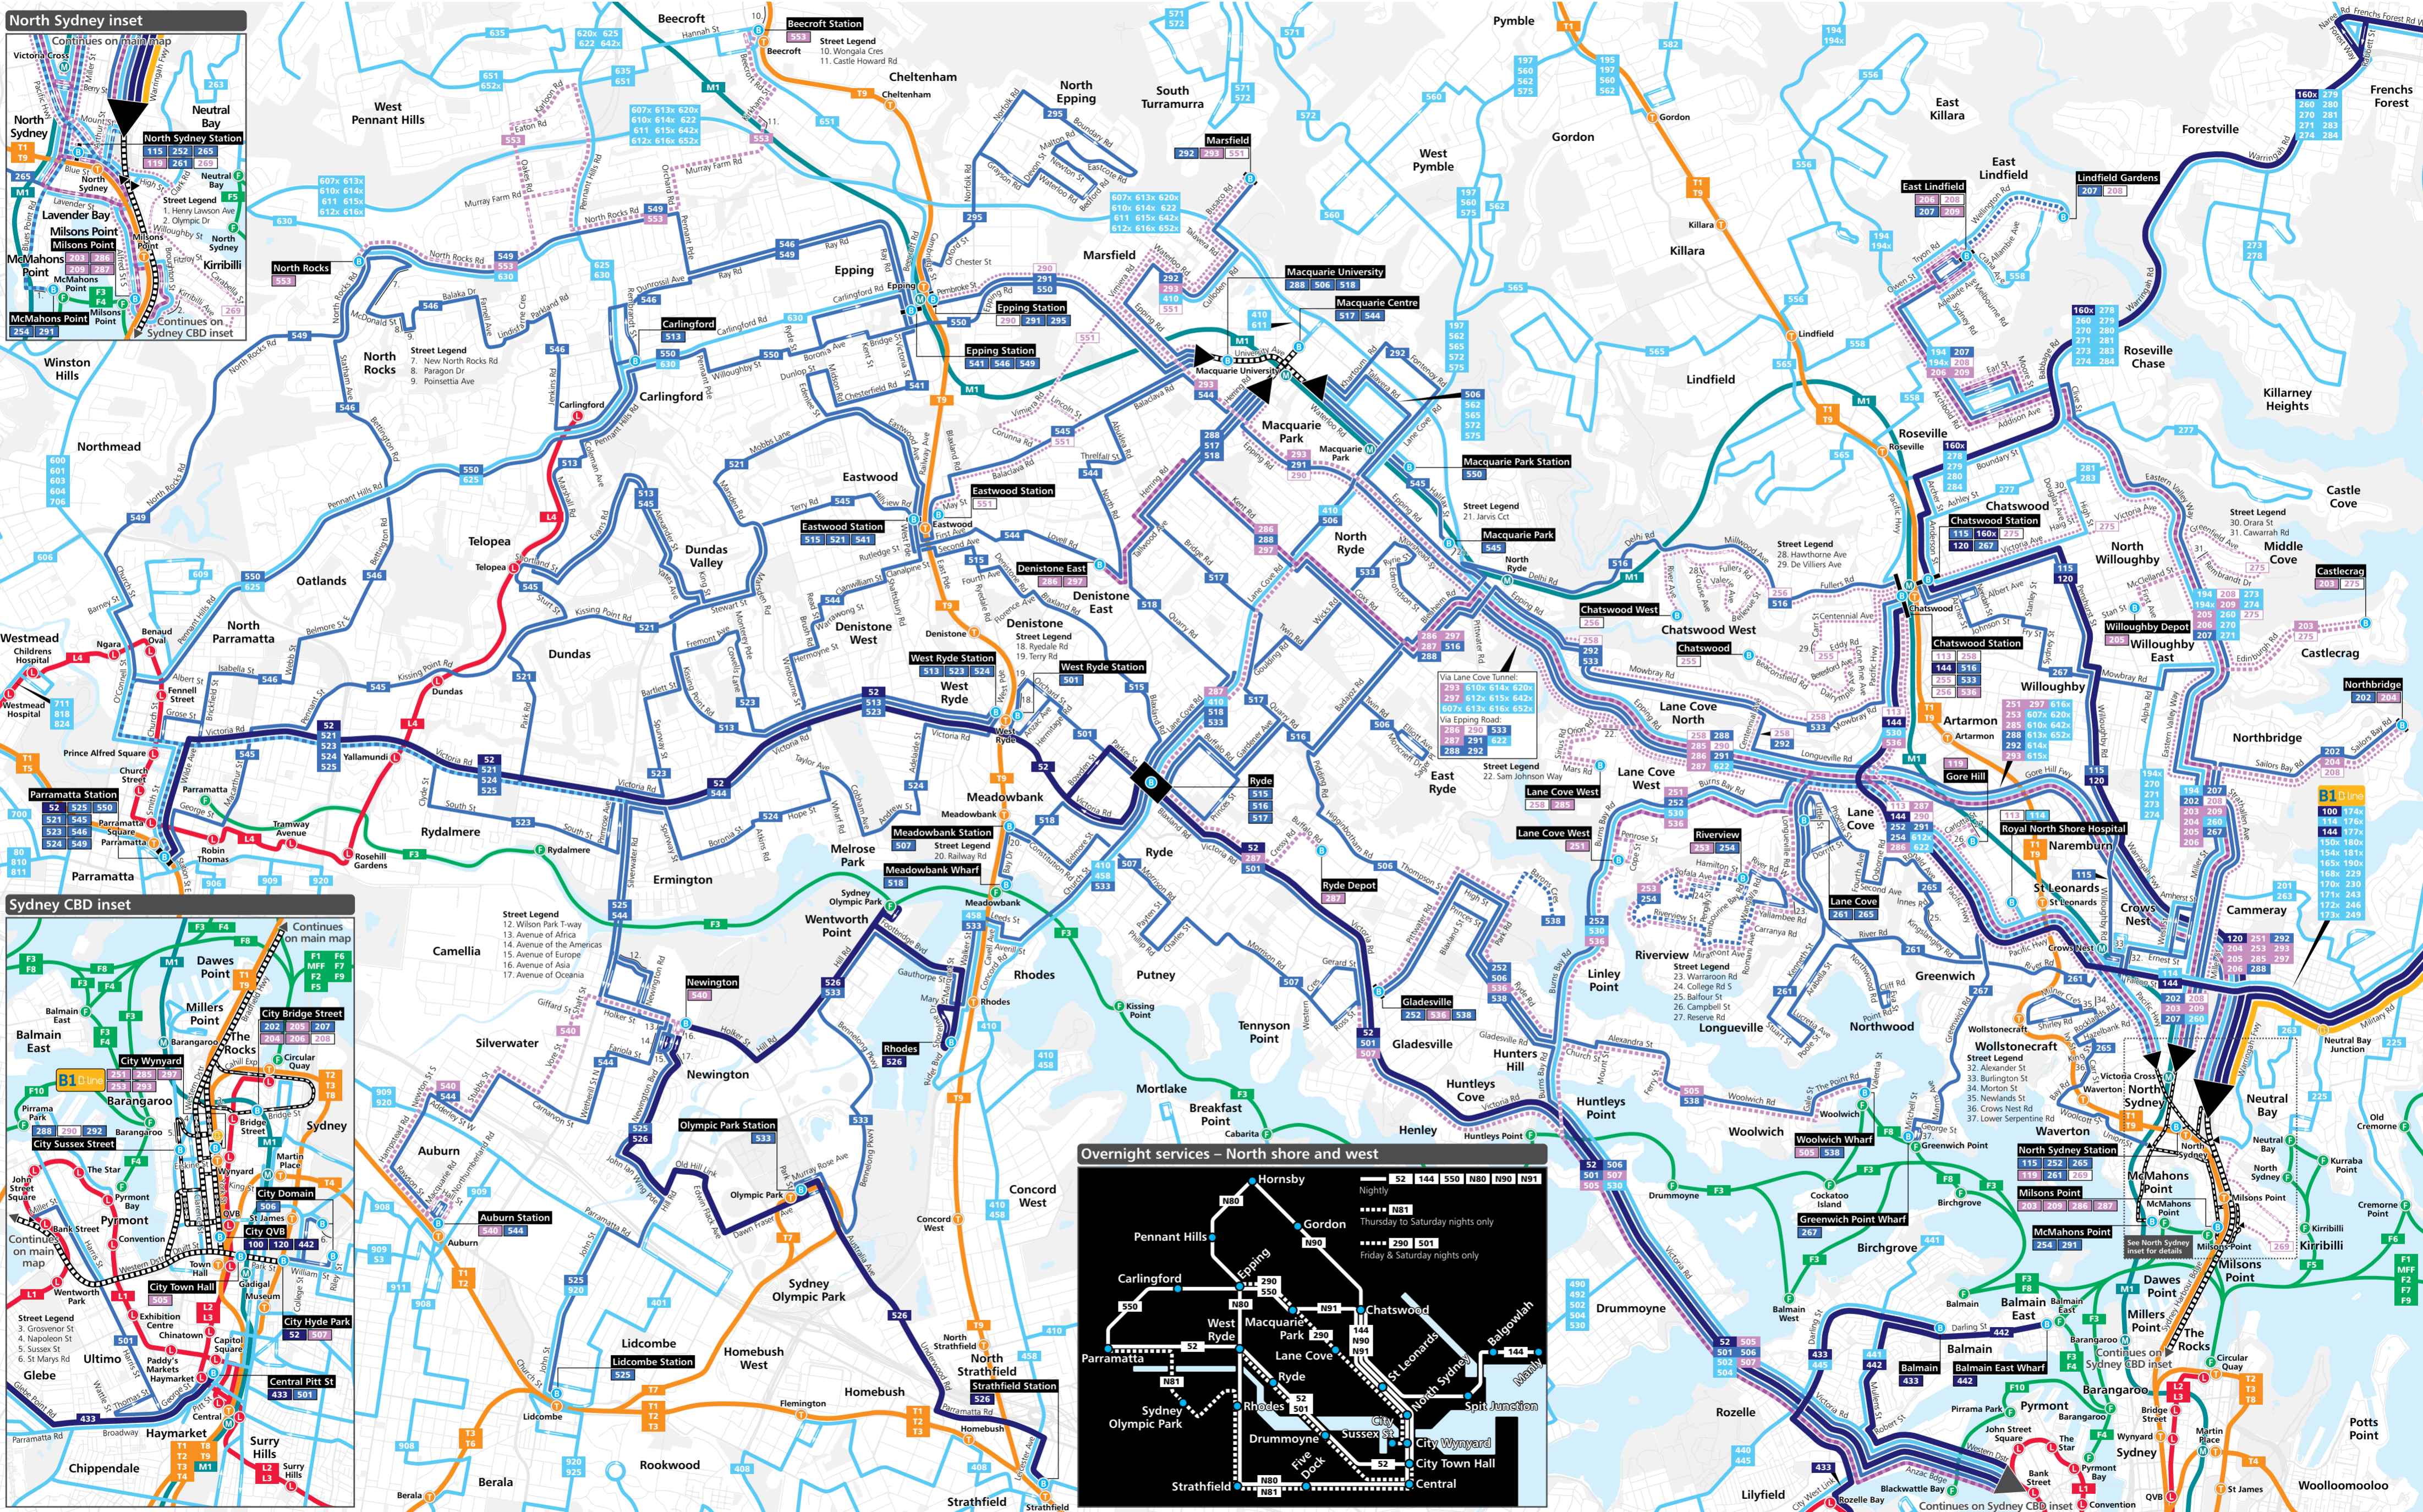

**North Sydney inset**

Continues on main map

Victoria Cross  
North Sydney Station  
Neutral Bay  
Laverons Bay  
Milsons Point  
McMahons Point  
Kirribilli

Continues on Sydney CBD inset

**Sydney CBD inset**

Continues on main map

Dawes Point  
The Rocks  
Barangaroo  
City Wynyard  
City Sussex Street  
City QVB  
City Hyde Park  
City Town Hall  
City Pitt St

Continues on main map

**Overnight services – North shore and west**

— S2 144 550 N80 N90 N91  
 Nightly  
 ..... N81  
 Thursday to Saturday nights only  
 ..... 290 501  
 Friday & Saturday nights only

The diagram shows overnight bus routes connecting various North Shore and West stations to the Sydney CBD. Key routes include:
 

- Bus - service types**
- B-Line
  - Frequent
  - Local
  - Peak only
  - Limited
  - Bus services to other areas
- Bus - common routes**
- Multiple service types
  - Local
  - Peak only
- Bus - details**
- Route number
  - Terminus
  - B-Line stop
- Other transport modes**
- Metro line & station
  - Train line & station
  - Ferry route & wharf
  - Light rail line & stop