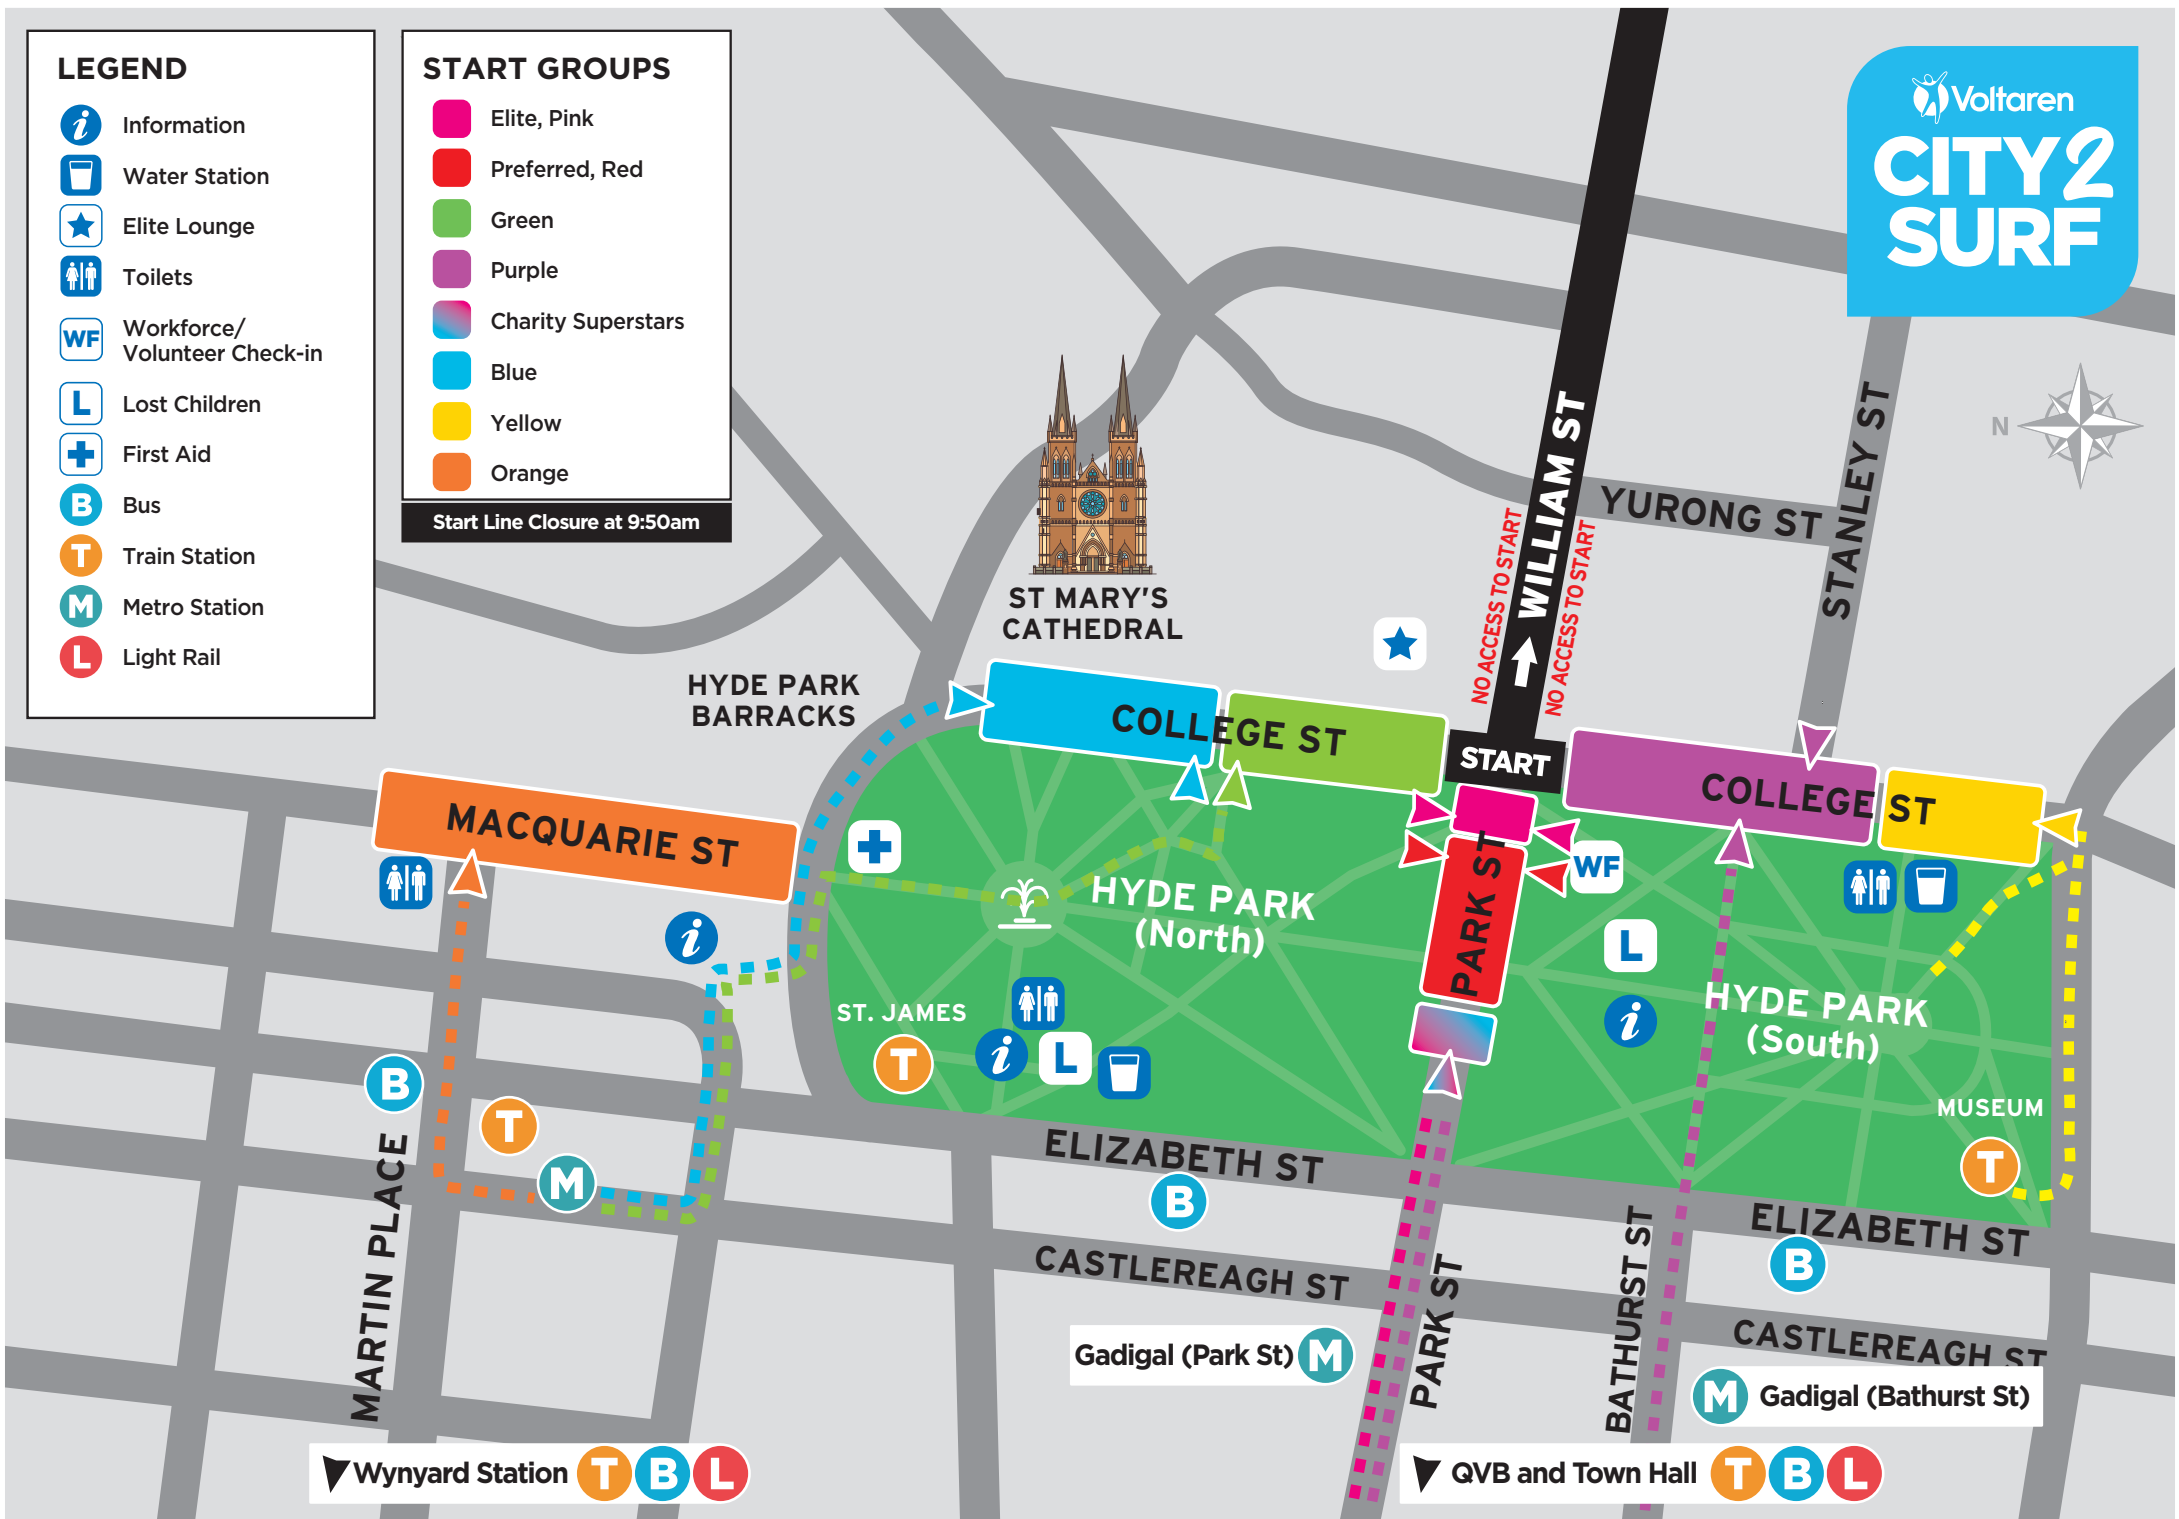

LEGEND

- Information
- Water Station
- Elite Lounge
- Toilets
- Workforce/Volunteer Check-in
- Lost Children
- First Aid
- Bus
- Train Station
- Metro Station
- Light Rail

START GROUPS

- Elite, Pink
- Preferred, Red
- Green
- Purple
- Charity Superstars
- Blue
- Yellow
- Orange

Start Line Closure at 9:50am

▼ Wynyard Station

▼ QVB and Town Hall